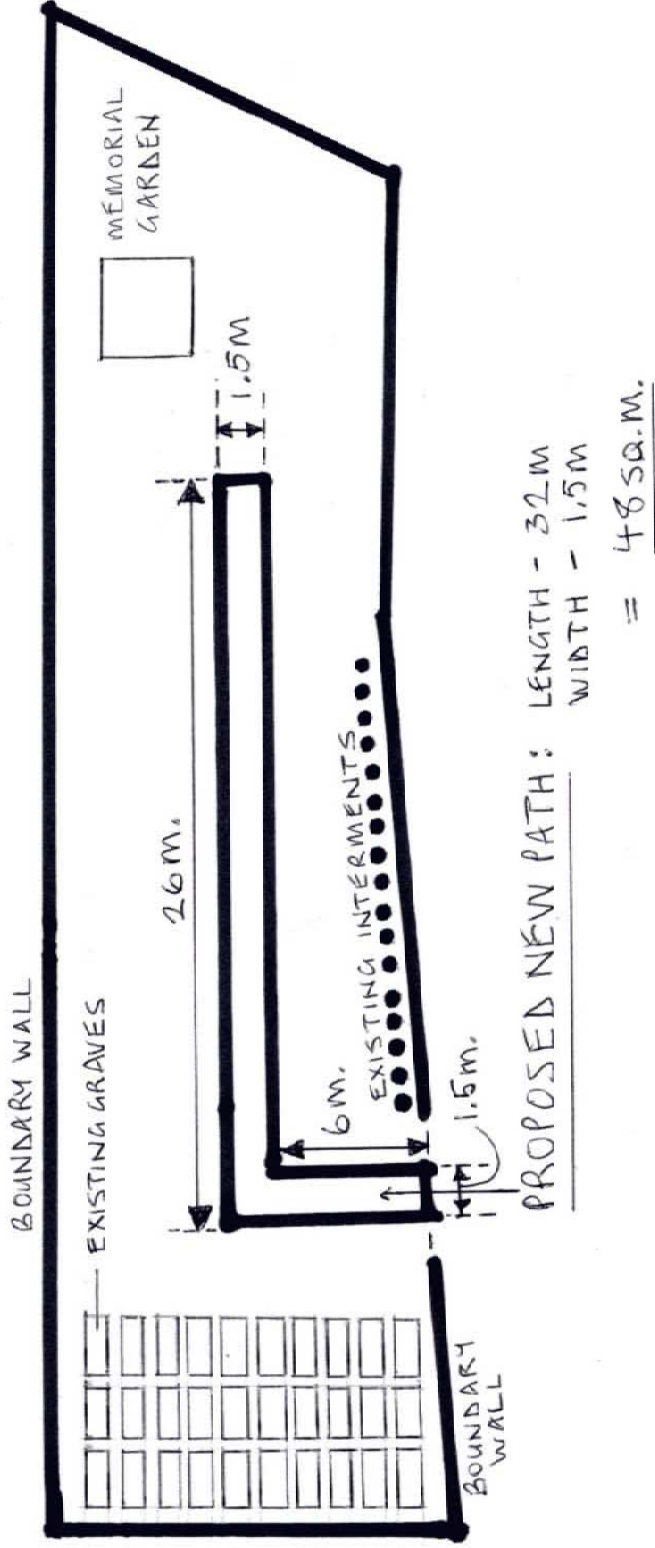

Lawn Cemetery redesign

All spindle scalloped top

Drop top spindle driveway gates

Scalloped Arch spindle top driveway gates

Square top double (DIGBO)

Swan Neck Spindle Driveway Gates (cedar)

Swan Neck Driveway Gates (ROCK)

Flat Top Picket driveway gates

ST. KEYNE LAWN CEMETERY: PROPOSED ENTRANCE WAY
USING WOODEN DRIVEWAY GATES TO 'FRAME' THE ENTRANCE (EXAMPLE ABOVE)